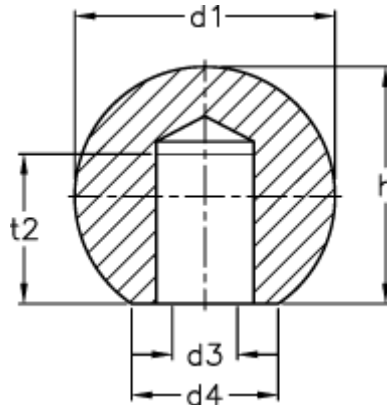

Article number: 20131140

Description: E+G Ball knob DIN 319-ST-20-B8-K

Measures

d1	= 20
d3 H7	= B8
d4	= 12
h	= 18.0
t2 min.	= 11